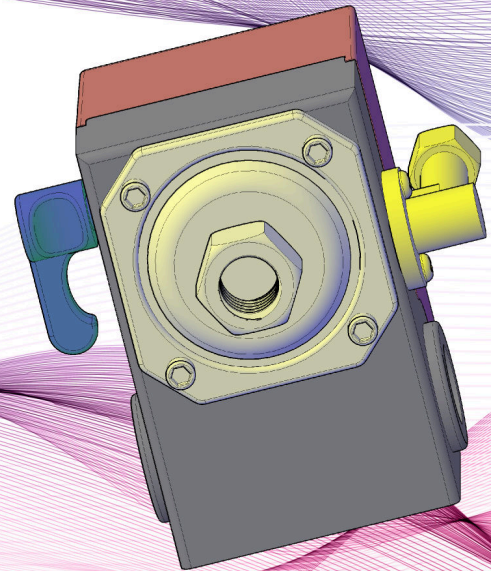

RAP-120

Air Compressor Pressure Switch

RAP120 Air compressor
 Pressure Switch
 0.3 ~ 1.2MPa (0.3 ~ 12Bar)
 120vac / 240vac
 1 Phase

Media	Air, non-flammable or non-hazardous non corrosive gases
Max. working pressure	1.2Mpa
Pressure adjusting range	0.3-1.2Mpa
Differential pressure range	0.15-0.45Mpa
Rated voltage, current, frequency	120VAC/240VAC, 26A/20A, 50HZ/60HZ
Liner diameter of unloading valve	Φ6.0mm、Φ6.4mm、□6.5mm (could be customized)
Connector Type	Female-1-Port, Male-1-Port, F/M-2-Port, Female-4-Port