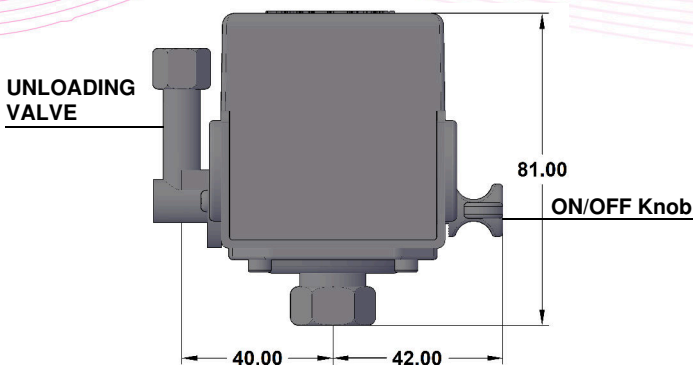

RAP-120

Air Compressor Pressure Switch

RAP120 Air compressor
 Pressure Switch
 0.3 ~ 1.2MPa (0.3 ~ 12Bar)
 120vac / 240vac
 1 Phase

Media	Air, non-flammable or non-hazardous non corrosive gases
Max. working pressure	1.2Mpa
Pressure adjusting range	0.3-1.2Mpa
Differential pressure range	0.15-0.45Mpa
Rated voltage, current, frequency	120VAC/240VAC, 26A/20A, 50HZ/60HZ
Liner diameter of unloading valve	Φ6.0mm、Φ6.4mm、□6.5mm (could be customized)
Connector Type	Female-1-Port, Male-1-Port, F/M-2-Port, Female-4-Port